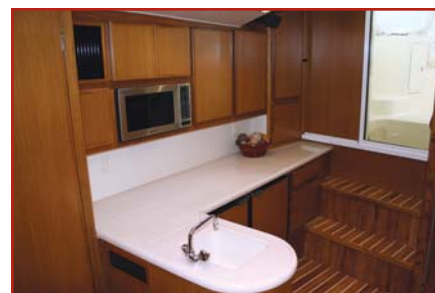

Head

- Stall shower with tempered glass door
- Shower sump pump
- Handheld shower head
- Electric toilet
- 15 Gal. macerate & discharge holding
- Y-valve
- Medicine cabinet with mirror
- Corian sink & vanity
- Sink faucet
- 110v Receptacle outlet
- Towel bar
- Paper towel holder
- Vanity light
- Vinyl headliner & wallcoverings
- Amtico flooring
- Storage compartments

Water System

- Hot & cold water
- Pressure demand water pump
- 12 Gal. Hot water tanks
- Aluminum water tanks
- Deck water fills

Galley

- Microwave
- 12v/110v Side-by-side refrigerator/freezer
- Corian sink w/single lever faucet
- 110v Receptacle outlet
- Storage cabinets & drawers
- Corian countertops
- Amtico flooring

Dinette

- Convertible dinette
- Cushions
- Lighting
- 110v Outlets
- Corian table

Cockpit

- Walkthru transom door
- Cockpit bolsters
- Tackle center
- Freshwater washdown system
- Saltwater washdown system
- Reinforced cockpit sole for fighting chair
- Cockpit sink
- Cockpit cooler

General

- Solid fiberglass construction
- Hand layed up hull
- Bronze thru hulls with seacocks
- Awlgrip bilge areas
- Bottom paint
- Boot stripe
- Zinc anodes
- Launch & make ready
- Fuel not included

Company reserves the right to make changes in standard and optional equipment without notice.

“The Boat the Pros Use”

Spectacular in her class!

Exclusive Worldwide Distributor of Quality Henriques Yachts

Integrity Marine

9401 Amherst Ave., Margate, NJ 08402

Ph: 800-435-2337 • 609-487-9700 • Fax: 609-487-1716

www.integritymarine.com